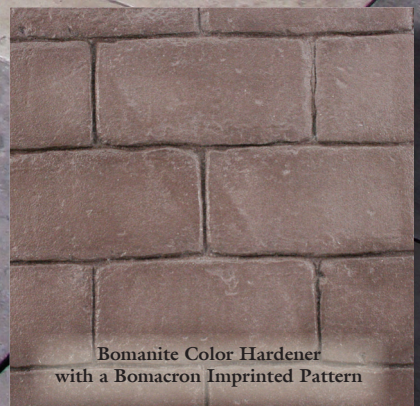

# Classics Color Chart

COLOR FOR:

IMPRINT SYSTEMS

EXPOSED AGGREGATE  
SYSTEMS

TOPPING SYSTEMS

CUSTOM POLISHING  
SYSTEMS

CLASSIC COLOR  
OPTIONS FOR  
ANY STYLE

Bomanite Color Hardener  
with a Medium Broom Finish

Bomanite Color Hardener  
with a Float Finish

Bomanite Color Hardener  
with a Bomacron Imprinted Pattern

# Bomanite Classics Color Chart

Sand

French Gray

Coquina

Desert Tan

Brick Red

Cream

Nickel Gray

Shale Gray

Mexican Tile

Autumn Brown

Chargreen

Natural Gray

Light Brown

Sonora Tan

Cobblestone Gray