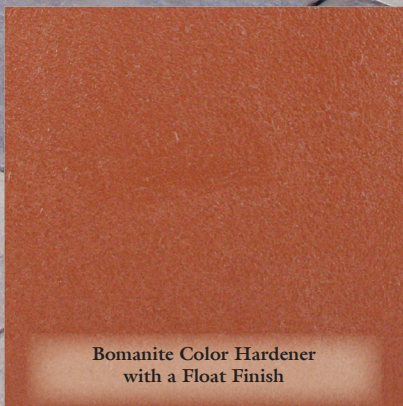

# Classics Color Chart

COLOR FOR:

IMPRINT SYSTEMS

EXPOSED AGGREGATE  
SYSTEMS

TOPPING SYSTEMS

CUSTOM POLISHING  
SYSTEMS

CLASSIC COLOR  
OPTIONS FOR  
ANY STYLE

Bomanite Color Hardener  
with a Medium Broom Finish

Bomanite Color Hardener  
with a Float Finish

Bomanite Color Hardener  
with a Bomacron Imprinted Pattern

# Bomanite Classics Color Chart

Sand

French Gray

Coquina

Desert Tan

Brick Red

Cream

Nickel Gray

Shale Gray

Mexican Tile

Autumn Brown

Chargreen

Natural Gray

Light Brown

Sonora Tan

Cobblestone Gray